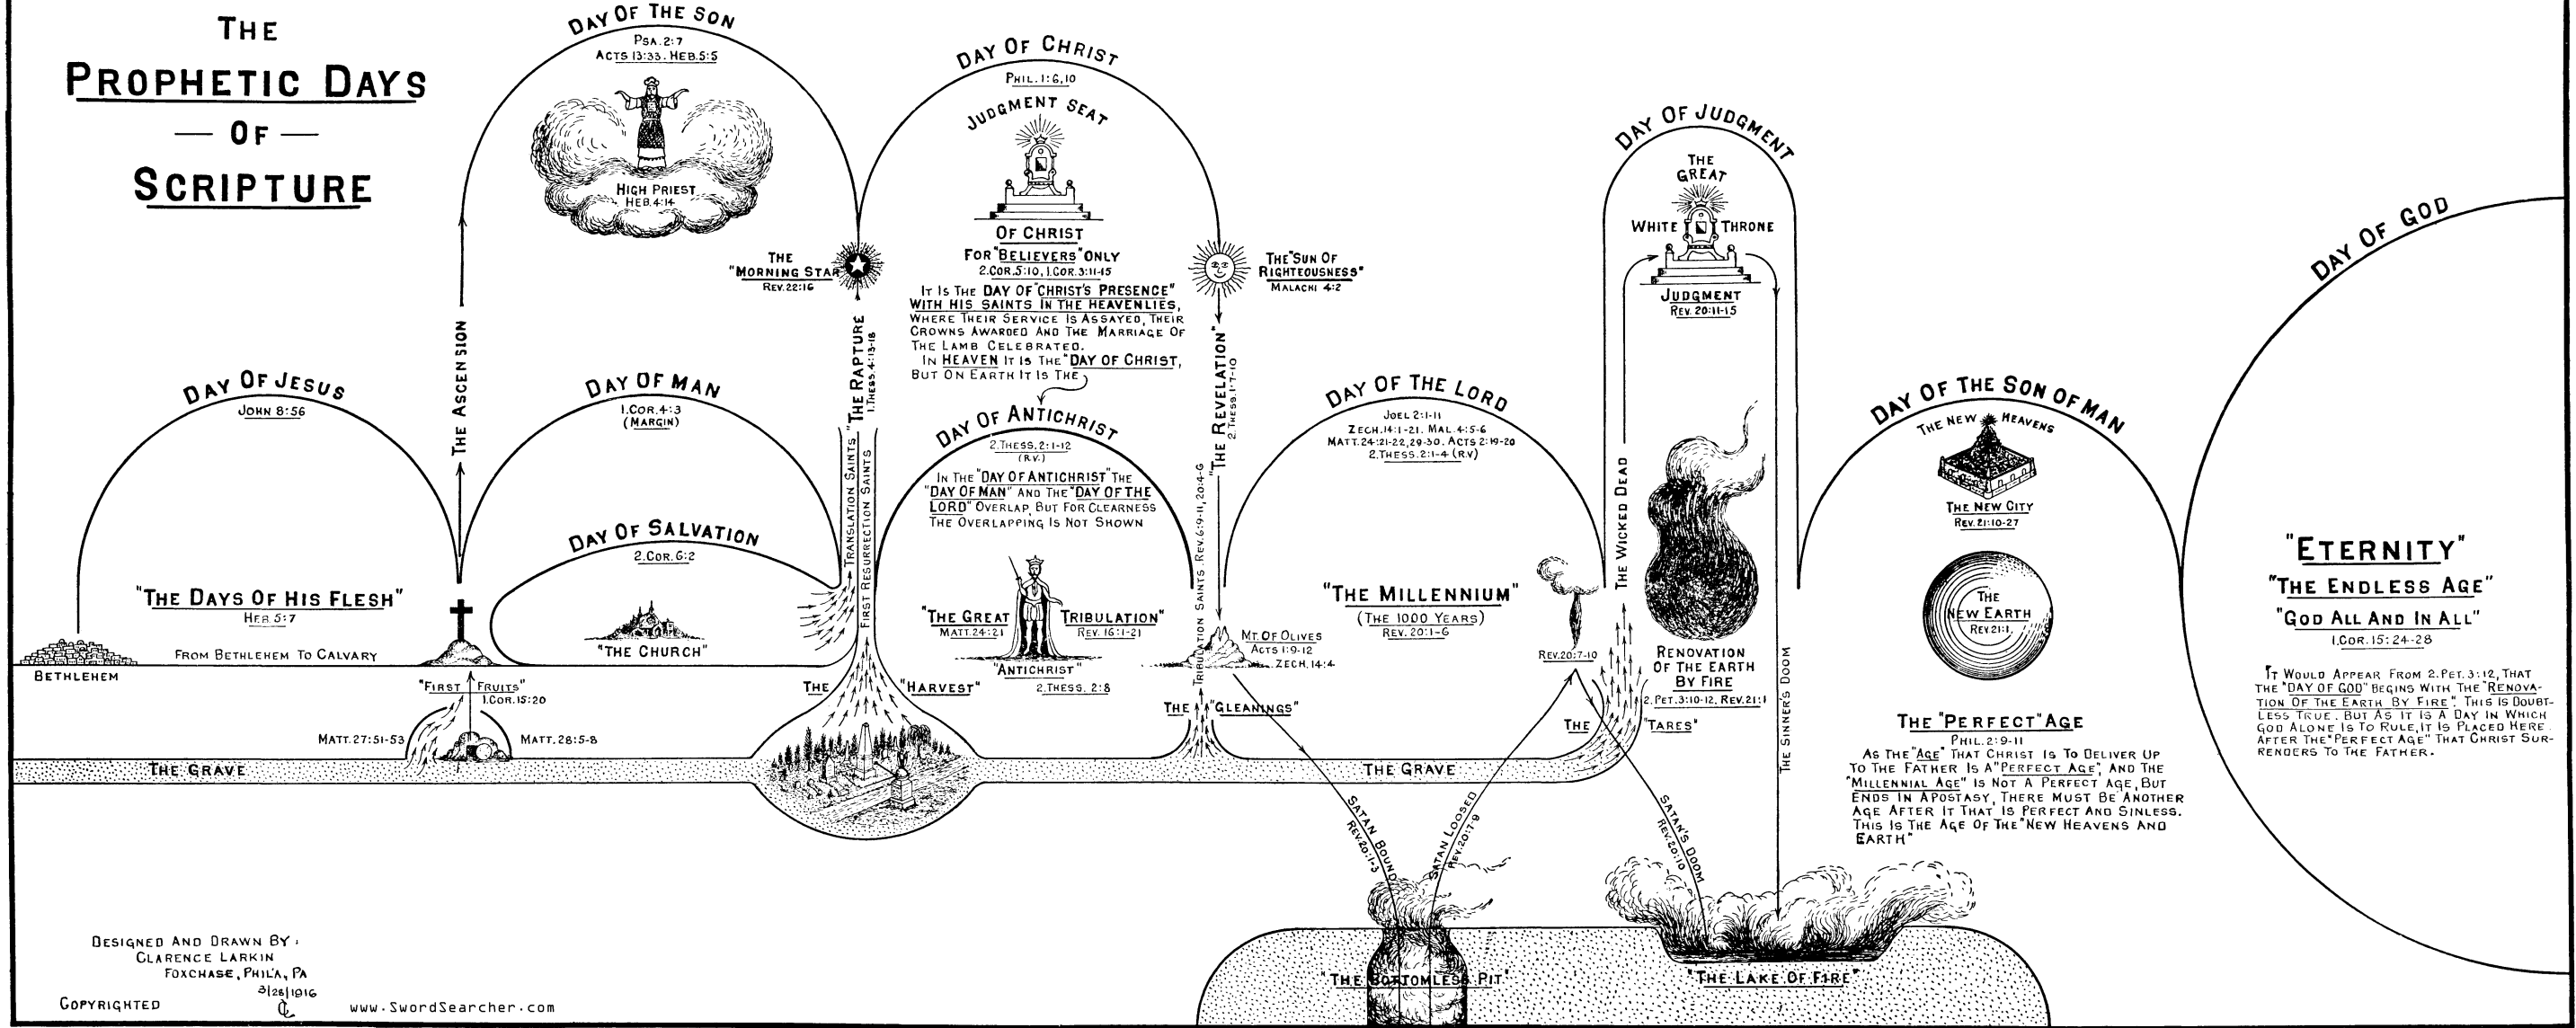

# THE PROPHETIC DAYS OF SCRIPTURE

DESIGNED AND DRAWN BY:  
CLARENCE LARKIN  
FOXCHASE, PHILA, PA  
COPYRIGHTED 1916  
www.SwordSearcher.com