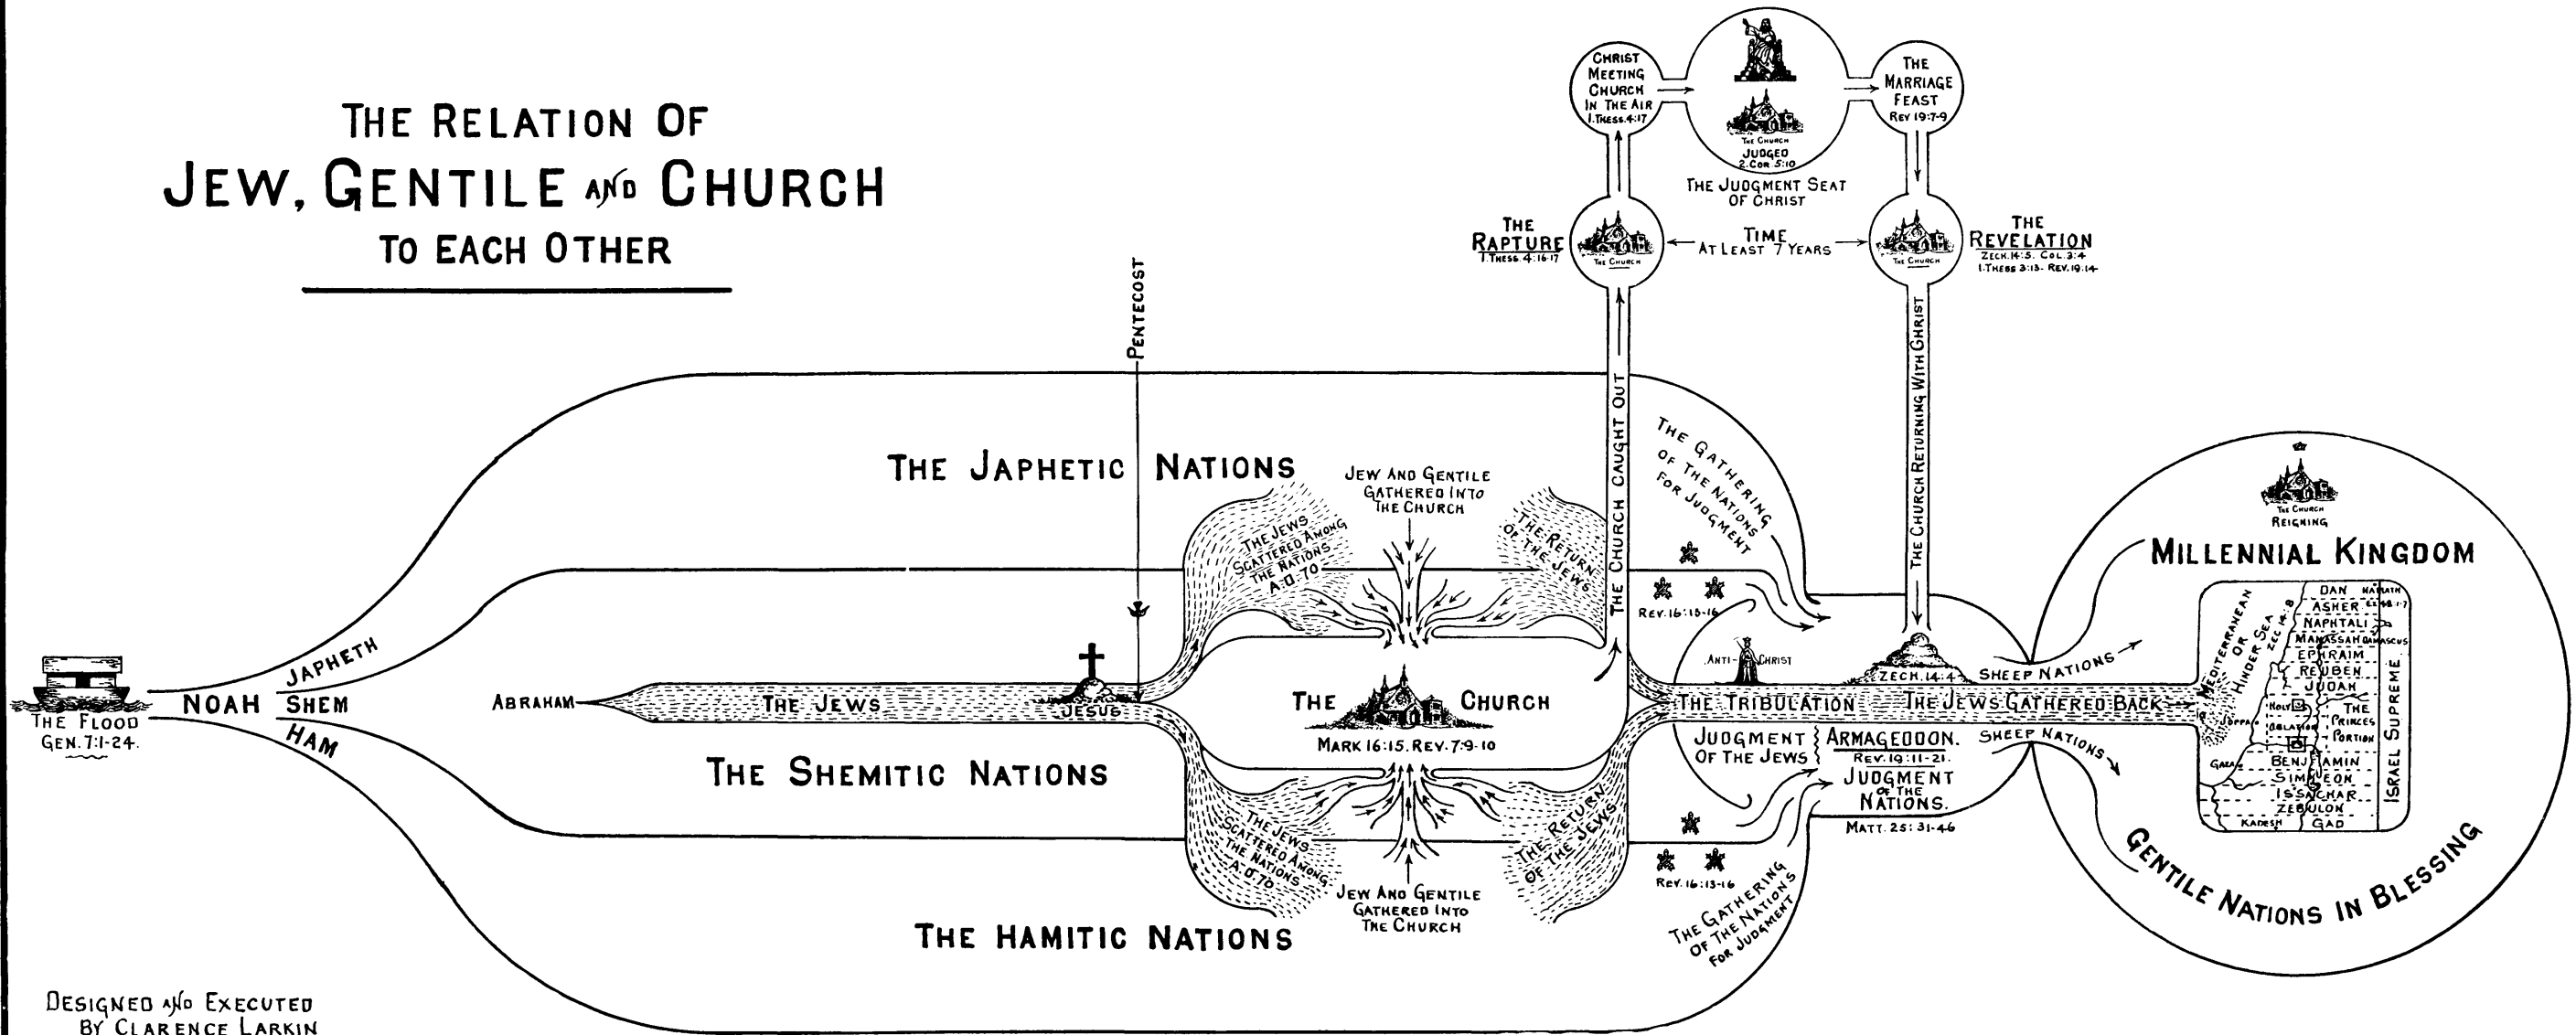

THE RELATION OF JEW, GENTILE AND CHURCH TO EACH OTHER

DESIGNED AND EXECUTED
BY CLARENCE LARKIN
FOX CHASE, PHILA., PA.

3/6/1914

www.SwordSearcher.com COPYRIGHTED